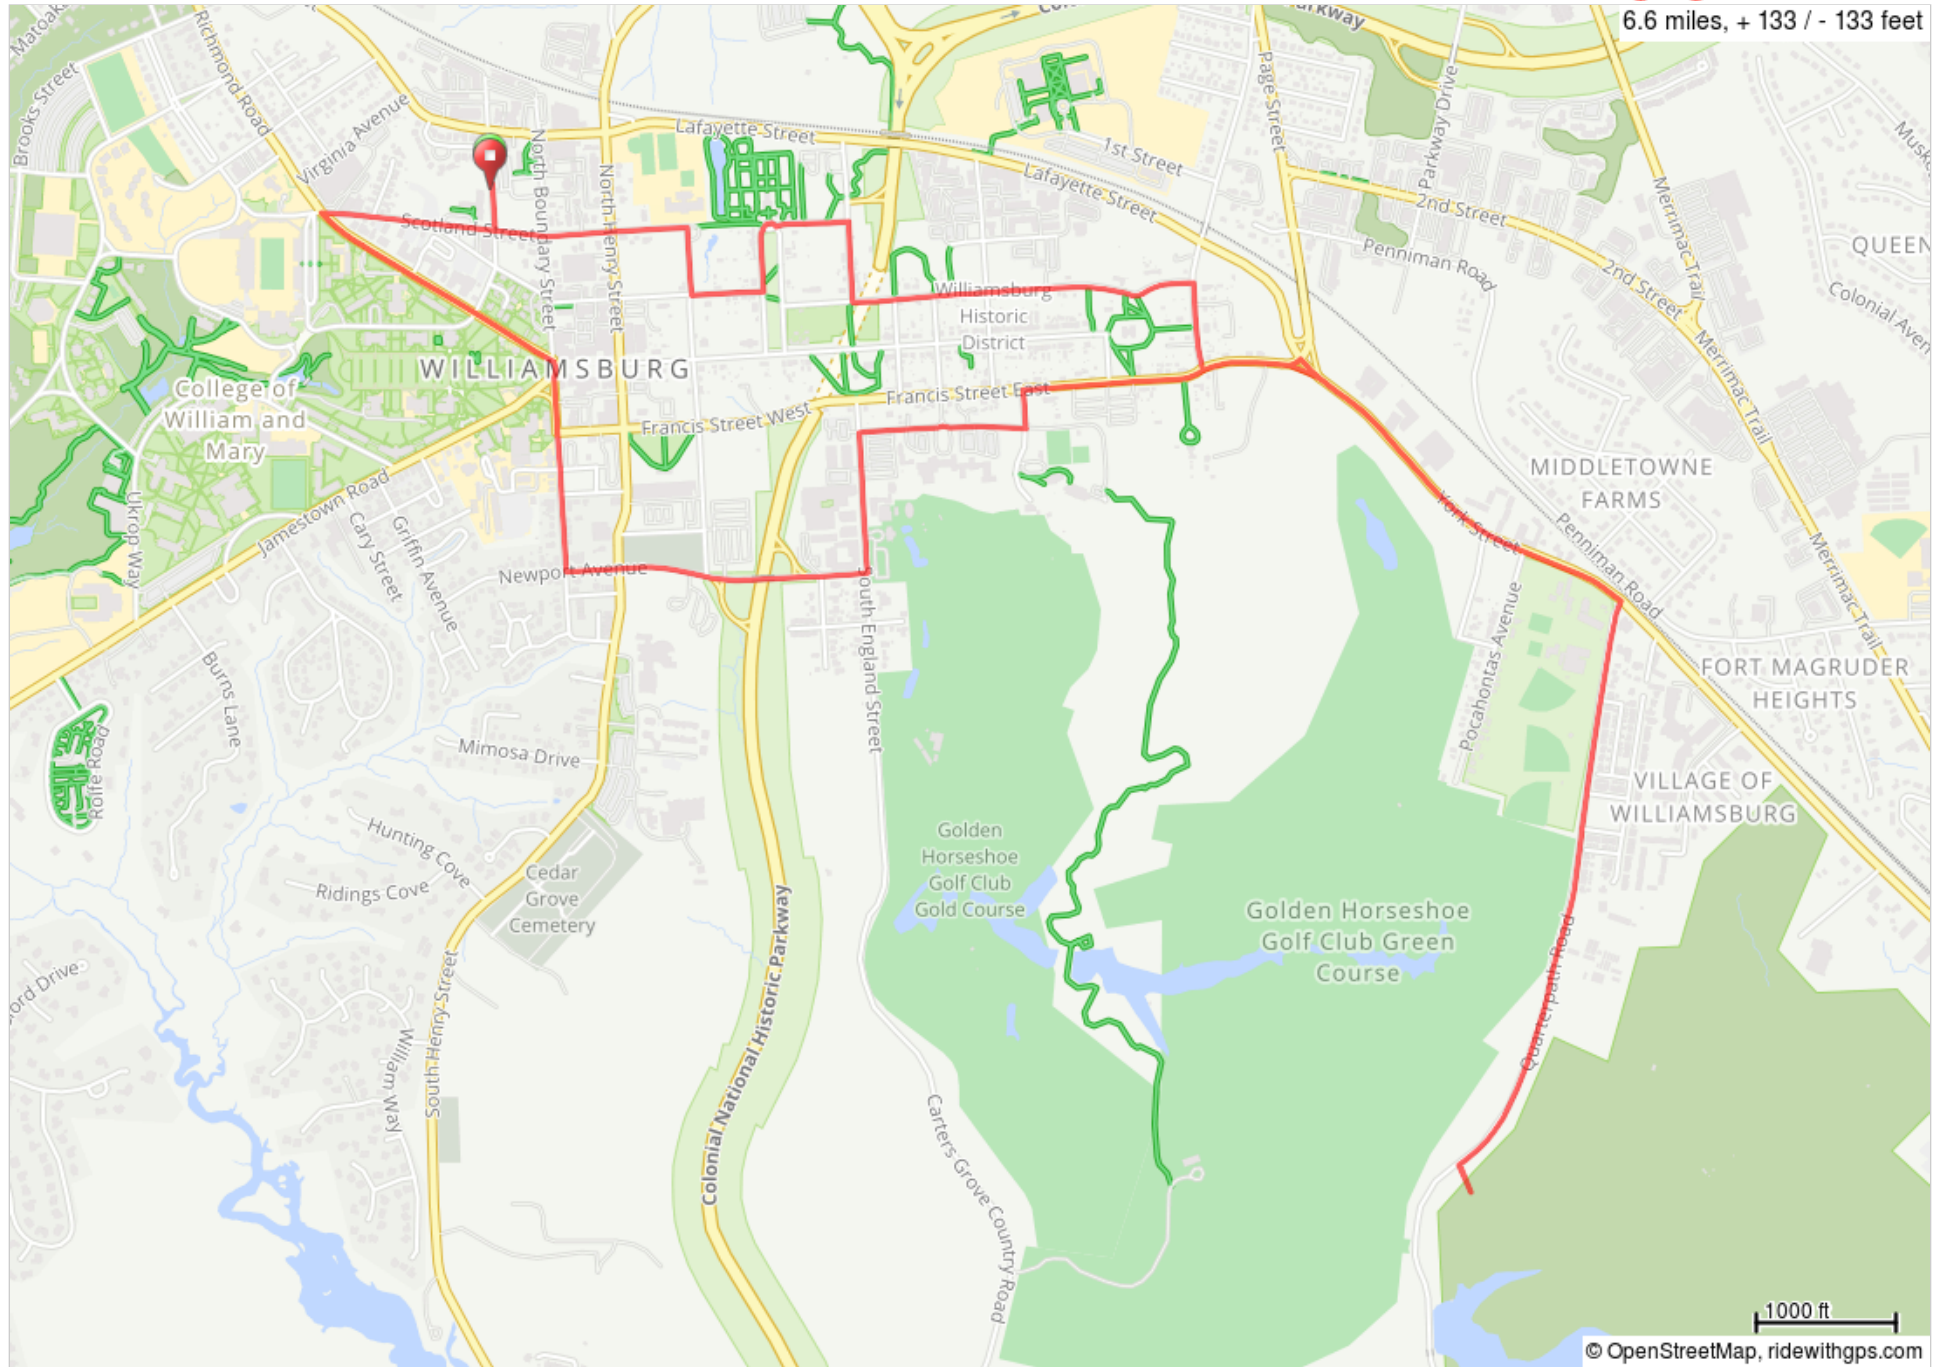

Mayor's Ride 6 Miles

6.6 miles, + 133 / - 133 feet

Mayor's Ride 6 Miles

Num	Dist	Type	Note	Next
1.	0.0		Start of route	0.1
2.	0.1		R onto Scotland St	0.2
3.	0.3		Sharp L onto Richmond Rd	0.4
4.	0.7		Slight R onto N Boundary St	0.3
5.	1.0		L onto Newport Ave	0.4
6.	1.4		L onto S England St/Newport Ave	0.2
7.	1.6		R	0.1
8.	1.7		Continue onto Colonial St	0.1
9.	1.8		L onto Bucktrout Ln	0.1
10.	1.8		R onto Francis St E	0.2

1.8 miles. +42/-44 feet

Num	Dist	Type	Note	Next
11.	2.1		Continue onto York St	0.1
12.	2.2		Slight R	0.0
13.	2.2		Continue onto York St	0.5
14.	2.8		R onto Quarterpath Rd	1.7
15.	4.5		L onto York St	0.6
16.	5.0		L to stay on York St	0.1
17.	5.1		R onto S Waller St	0.1
18.	5.3		L onto E Nicholson St	0.5
19.	5.7		R onto N England St	0.1
20.	5.8		L onto Scotland St	0.1

4.0 miles. +74/-85 feet

Num	Dist	Type	Note	Next
21.	5.9		R onto Palace Green St/Scotland St	0.1
22.	6.1		R onto Prince George St	0.1
23.	6.1		R onto N Nassau St	0.1
24.	6.2		L onto Scotland St	0.3
25.	6.5		R onto Armistead Ave	0.1
26.	6.6		End of route	0.0

0.7 miles. +9/-3 feet